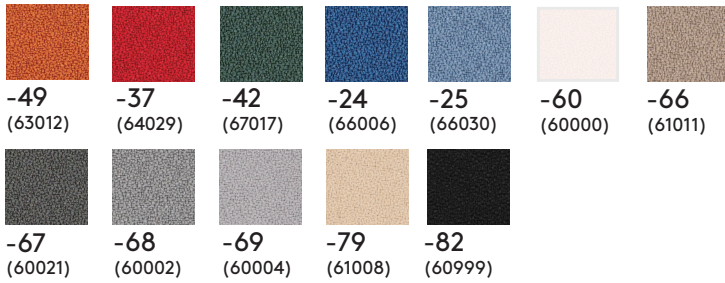

**Färgval/Color Choices** *Note: Available in other fabrics. Please see the pricelist for more information.*

DOX:

SALSA:

EVENT SCREEN:

BLAZER:

BLAZER other colours, longer delivery times: